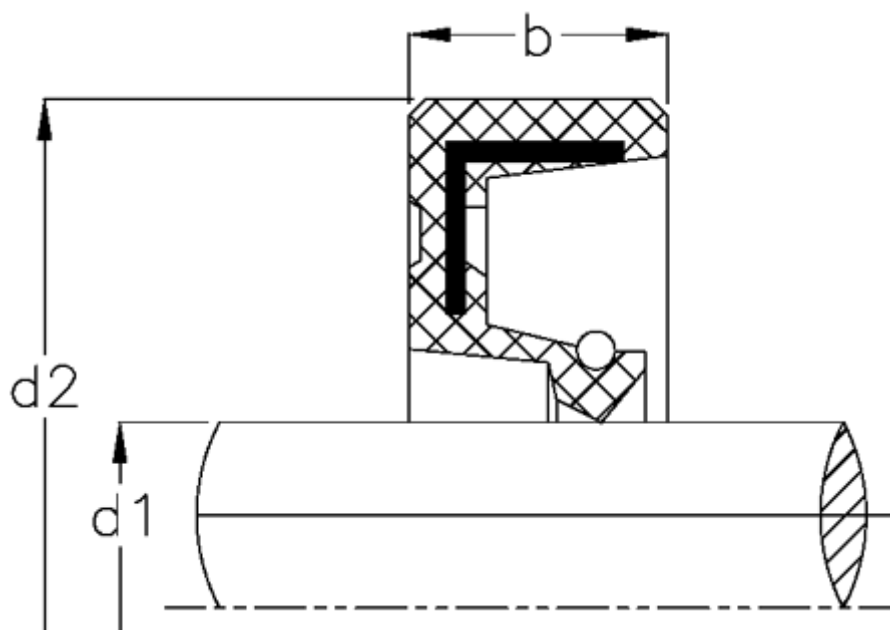

Data Sheet

Article number: 170105400700100000

Description: KLEE Rotary shaft seal WA 5470/10
NBR nitrile rubber, standard

Measures

b = 10
 $d1$ = 54
 $d2$ = 70
Material = NBR